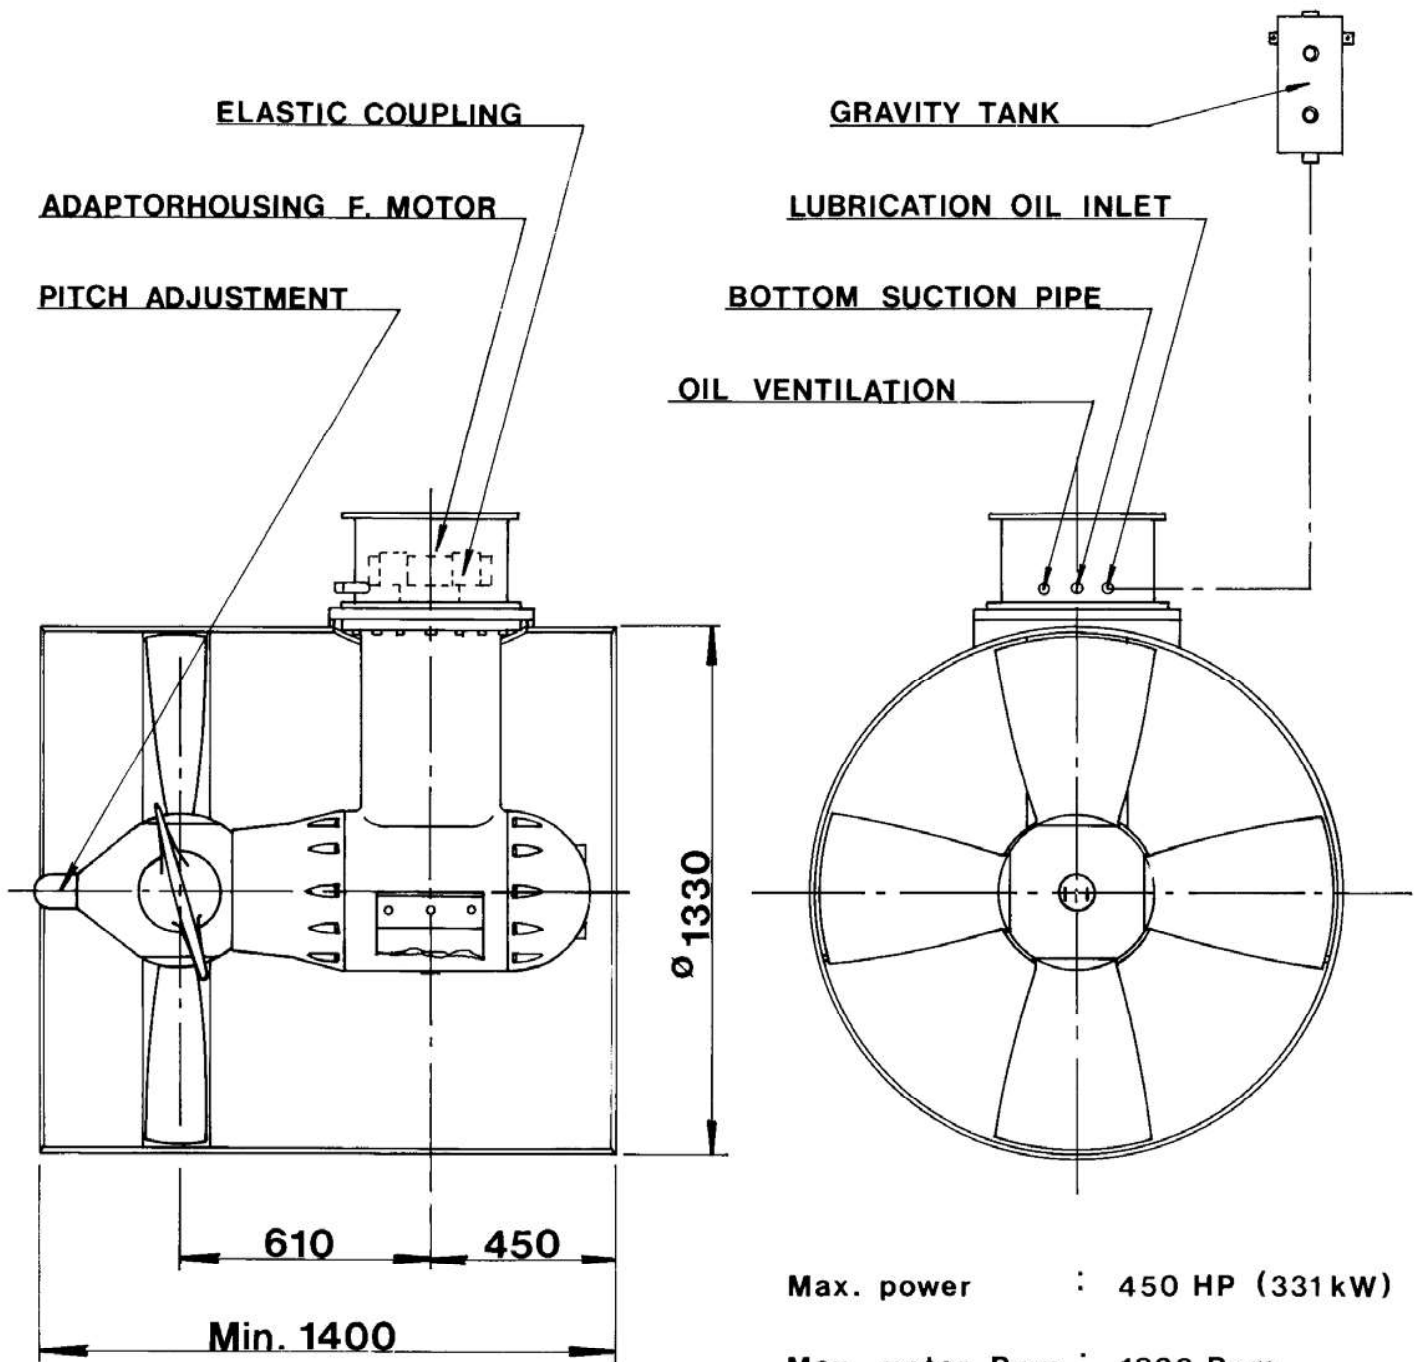

SFT 8 BOW THRUSTER

Max. power : 450 HP (331kW)

Max. motor Rpm : 1800 Rpm

Gear ratio : 3,1 : 1

Max. thrust : Approx. 105 N/HP - 47250 N

Overall weight, at 1400 mm thruster tunnel, 2100 Kg

4 - 048-13378-02