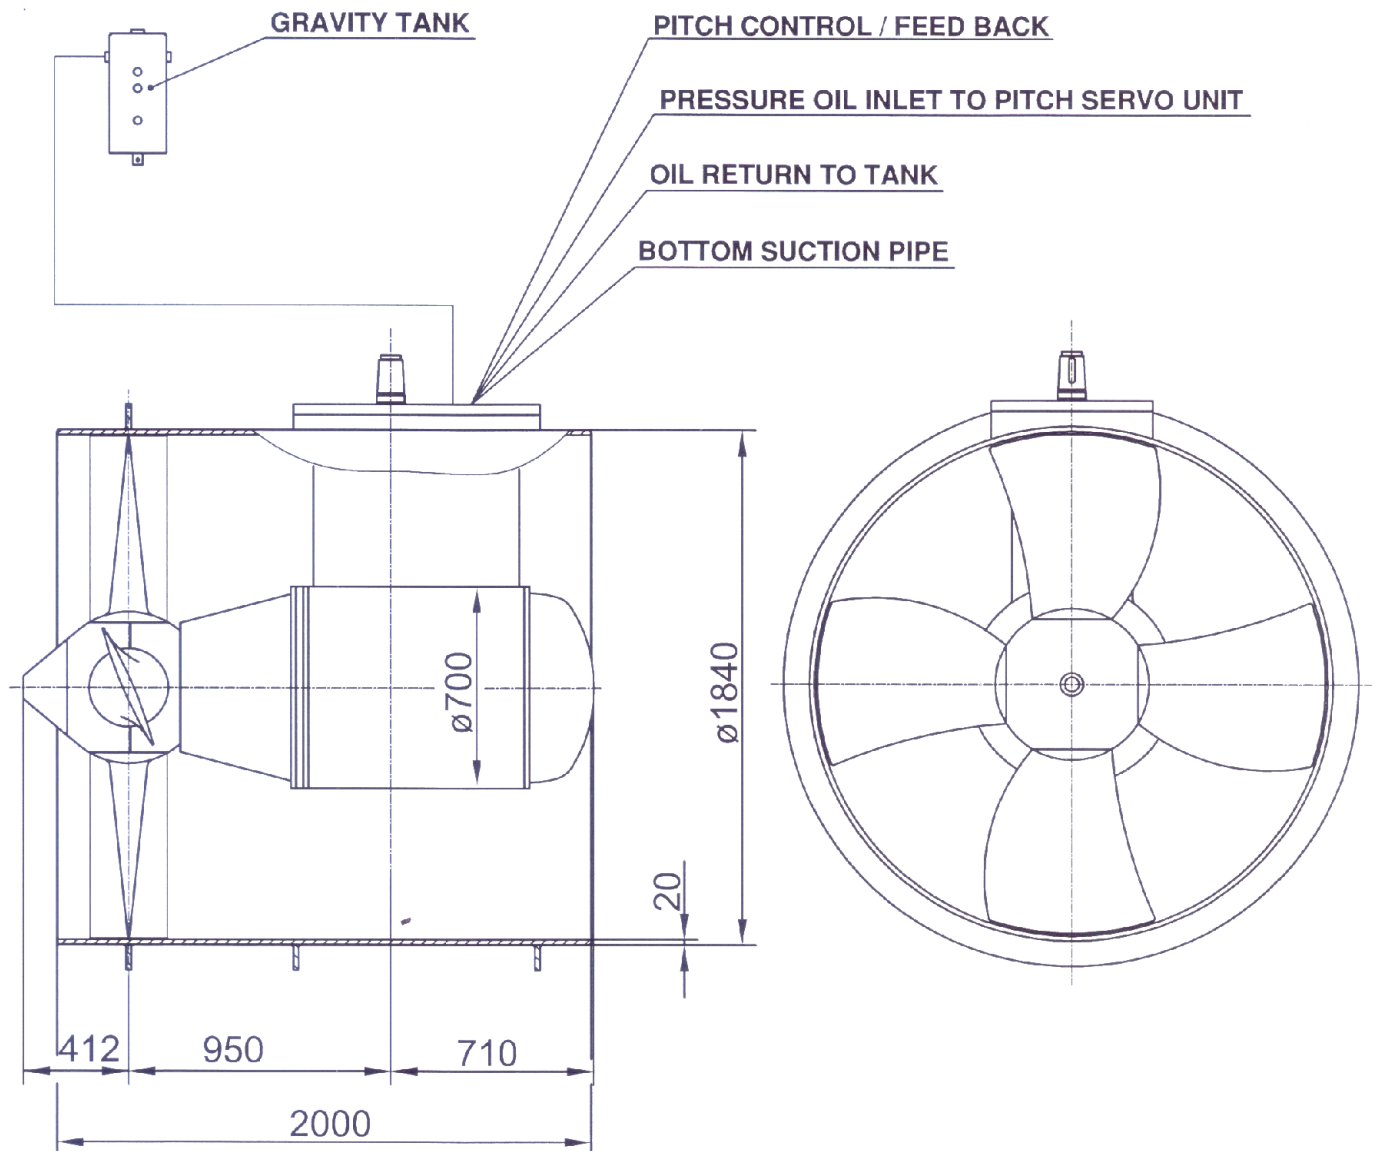

DATA SHEET

CPT 10 $\frac{1}{2}$ BOW THRUSTER

Max. power : 1020 HP (750 kW)

Max. motor Rpm : 1800 Rpm.

Gear ratio : 5:1

Max. Thrust : Approx 104 kN

Overall weight, at 2000 mm thruster tunnel, approx. 6000 kg.