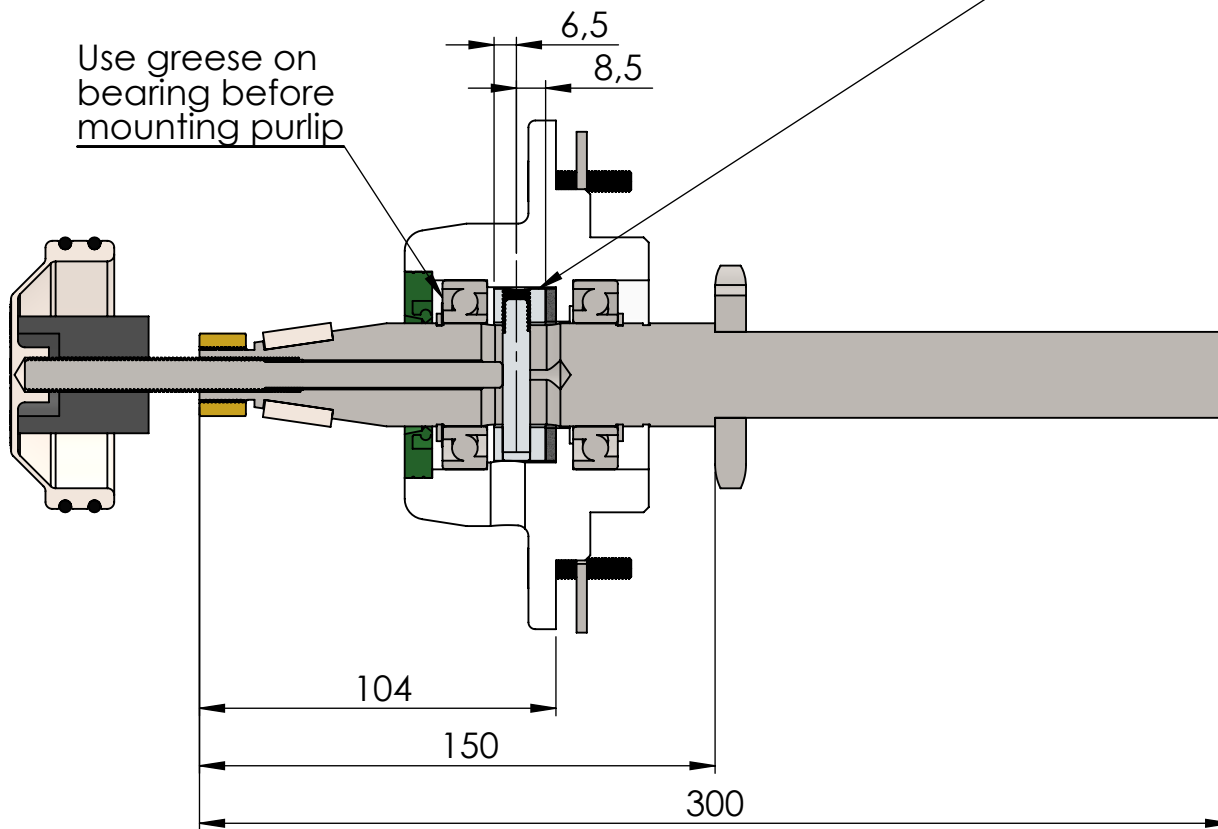

BS30 - Jefa bulkhead steerer 30mm shaft 11-19th sprocket

ITEM NO.	BS30 partlist	QTY.
1	Z3-021 BS30 Bulkhead steerer	1
2	Z4-162 Brakeplate 50x31x3 mm.dwg	1
3	Z4-166 Brakering for input socket ø50	1
4	Z4-171 Brake pinion ø8x47mm	1
5	ZBB-6006 ballbearing 2RS 30x55x13mm	2
6	Z3-036 BS30 input shaft ø30mm	1
7	Z-DIN0471-A30 Lockring outside A30 DIN471	2
8	ZP1-306008 Pulrip seal ø30 x ø60	1
9	Z3-024 BS 30 backing	1
10	Z3-083 nut 5-8UNF brass	1
11	Z-DIN6885-5x5x20	2
12	Z-DIN7991-M06x30 Socket countersunk UH A2 M6x30	6
13	ZB0405 Jefa label round ø44mm clear with blue logo	1
14	ZP3-102 O-ring 58,74x3,35	2
15	Z4-375 Spinner brake hub	1
16	Z4-377 POM spacer for spinner	1
17	Z4-386T Shaft spinner	1
18	Z4-182 Platewheel 11 teeth stainless	1
19	Z-DIN0988-30x42x0.1 Shim Support Ring ø30xø42x0.1mm	2