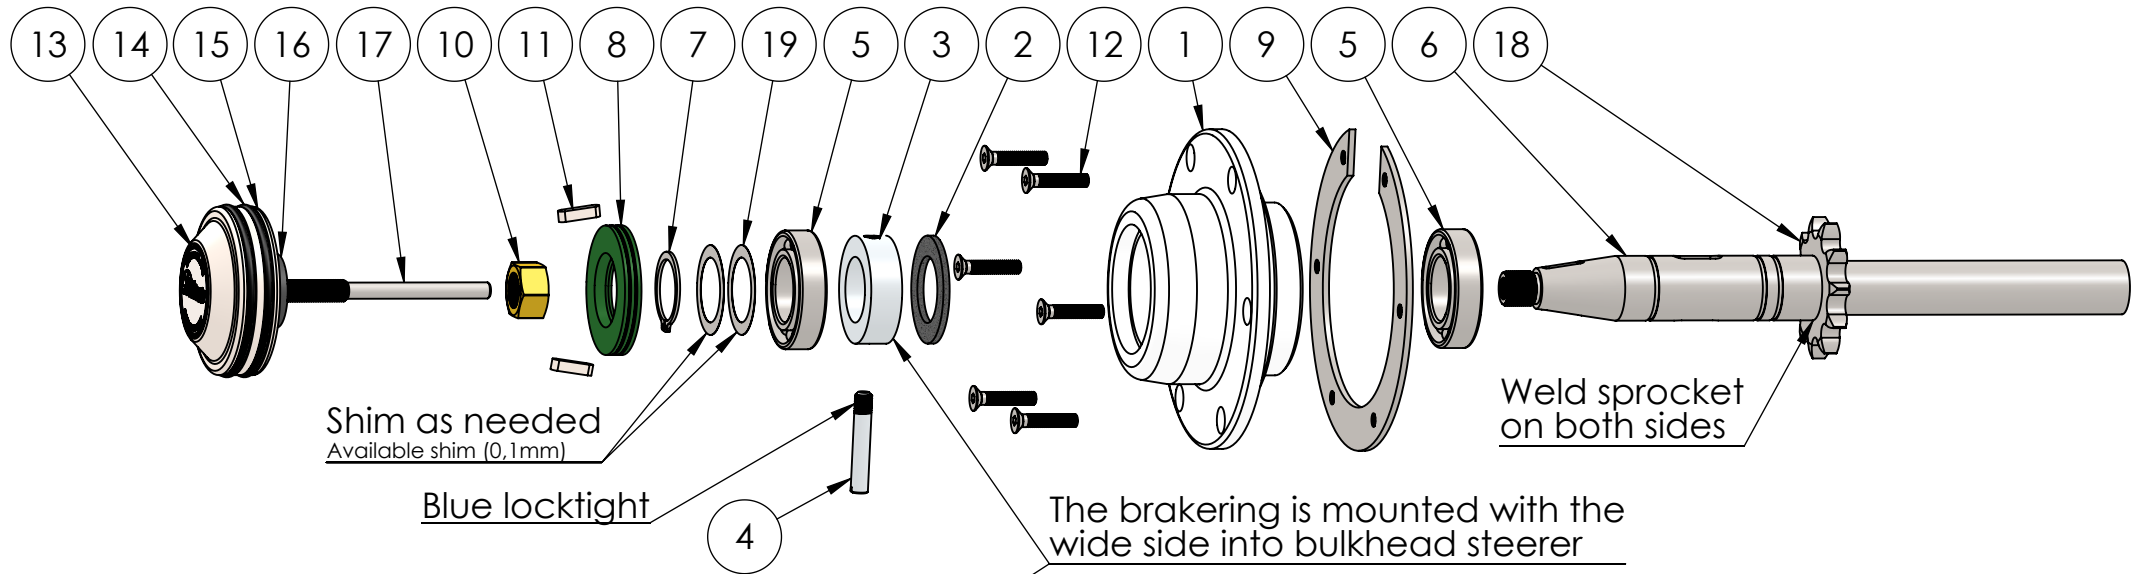

BS30 - Jefa bulkhead steerer 30mm shaft 11-19th sprocket

ITEM NO.	BS30 partlist	QTY.
1	Z3-021 BS30 Bulkhead steerer	1
2	Z4-162 Brakeplate 50x31x3 mm.dwg	1
3	Z4-166 Brakering for input socket ø50	1
4	Z4-171 Brake pinion ø8x47mm	1
5	ZBB-6006 ballbearing 2RS 30x55x13mm	2
6	Z3-036 BS30 input shaft ø30mm	1
7	Z-DIN0471-A30 Lockring outside A30 DIN471	2
8	ZP1-306008 Pulrip seal ø30 x ø60	1
9	Z3-024 BS 30 backing	1
10	Z3-083 nut 5-8UNF brass	1
11	Z-DIN6885-5x5x20	2
12	Z-DIN7991-M06x30 Socket countersunk UH A2 M6x30	6
13	ZB0405 Jefa label round ø44mm clear with blue logo	1
14	ZP3-102 O-ring 58,74x3,35	2
15	Z4-375 Spinner brake hub	1
16	Z4-377 POM spacer for spinner	1
17	Z4-386T Shaft spinner	1
18	Z4-182 Platewheel 11 teeth stainless	1
19	Z-DIN0988-30x42x0.1 Shim Support Ring ø30xø42x0.1mm	2