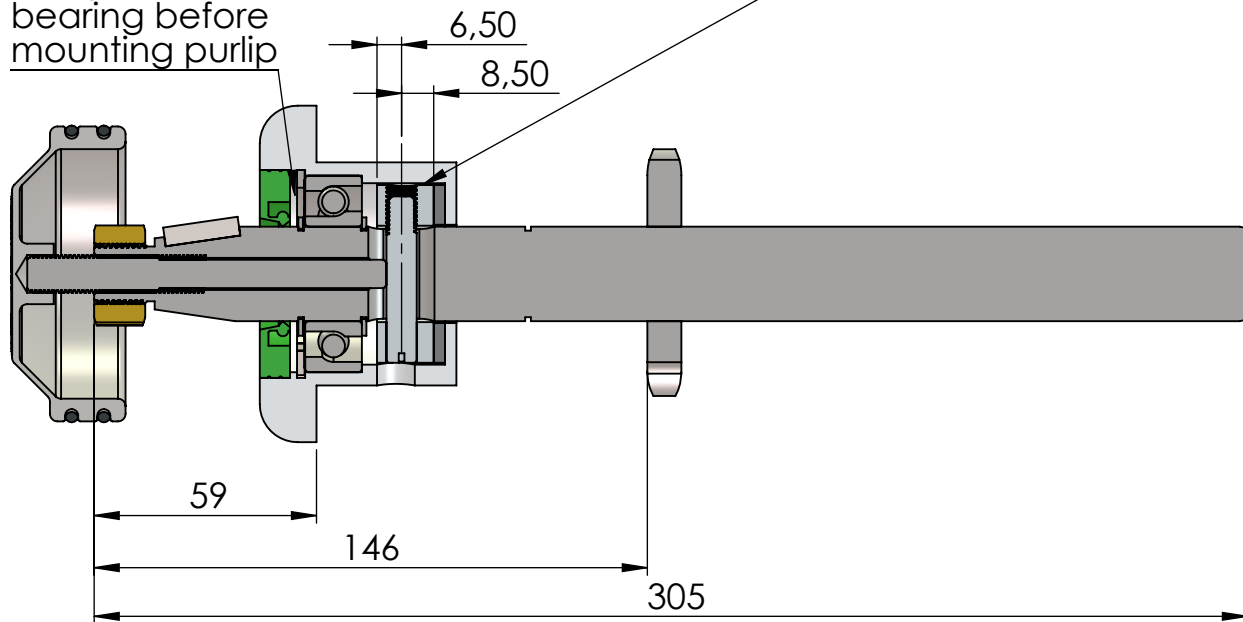

BS20 - Jefa bulkhead steerer 25mm shaft 11-15th sprocket

Use grease on bearing before mounting pur lip

ITEM NO.	BS20 partlist	QTY.
1	Z3-019 BS20 Bulkhead steerer	1
2	ZP6-160 Brakeplate 47x26x3mm	1
3	Z4-165 Brakering for input socket ø47	1
4	Z-DIN0472-J52 Circlip inside J52 DIN472	1
5	ZBB-6205 ballbearing 2RS 25x52x15mm	1
6	Z-DIN0471-A25 Lockring outside A25 DIN471	2
7	ZP1-255508 Pur lip seal ø25 x ø55	1
8	Z3-083 nut 5-8UNF brass	1
9	Z-DIN6885-5x5x20	1
10	Z4-170 Brake pinion Ø8x44mm stainless	1
11	ZB0405 Jefa label round ø44mm clear with blue logo	1
12	Z4-182 Platewheel 11 teeth stainless	1
13	Z4-386S Spinnershaft short	1
14	Z4-375 Spinner brake hub	1
15	ZP3-102 O-ring 58,74x3,35	2
16	Z3-026-305 BS25 inputshaft 305mm	1
17	Z-DIN0988-25x35x0.1 Shim Support Ring ø25xø35x0.1mm	1
18	Z-DIN0988-40x50x0.1 Shim Support Ring ø40xø50x0.1mm	2