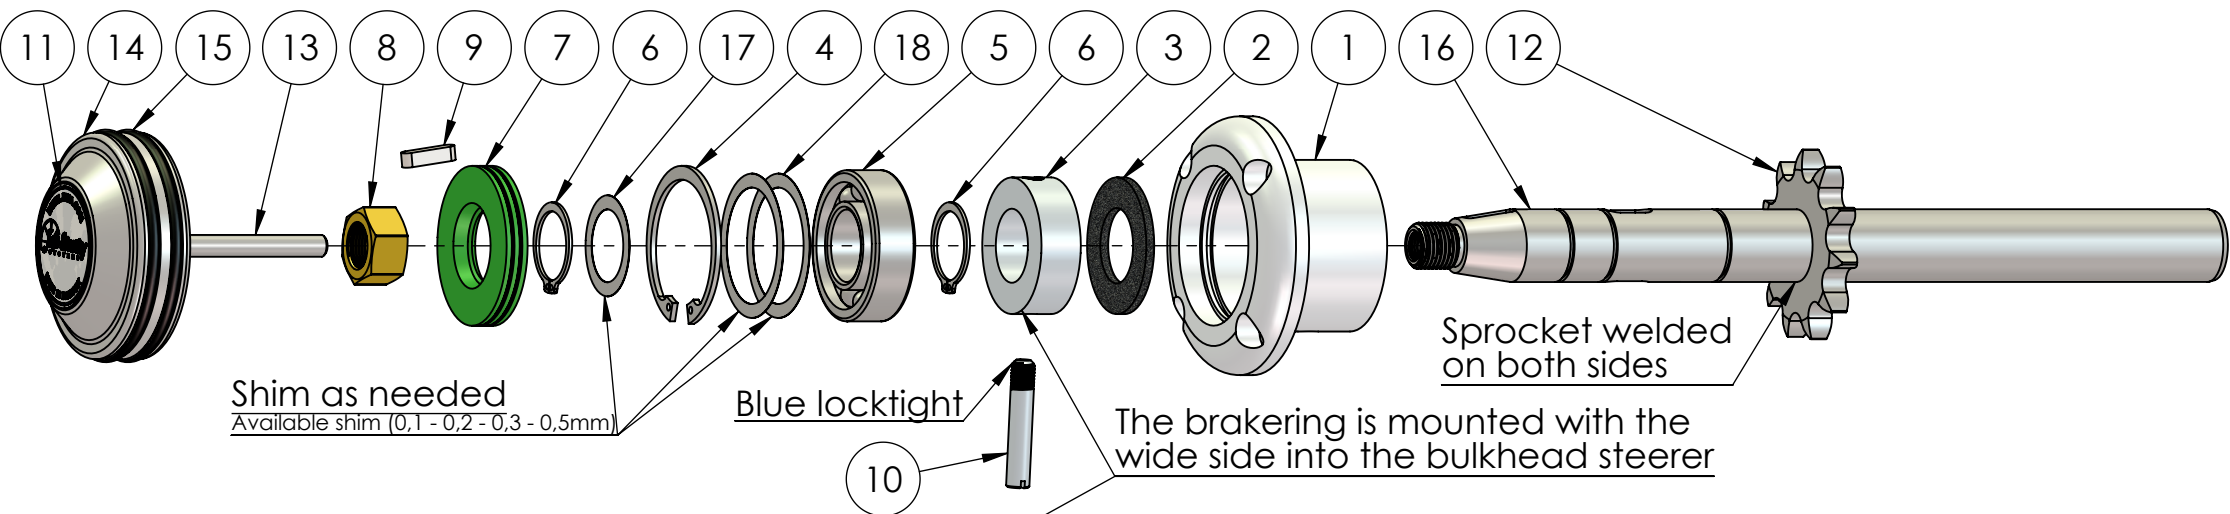

BS20 - Jefa bulkhead steerer 25mm shaft 11-15th sprocket

Use grease on bearing before mounting pur lip

ITEM NO.	BS20 partlist	QTY.
1	Z3-019 BS20 Bulkhead steerer	1
2	ZP6-160 Brakeplate 47x26x3mm	1
3	Z4-165 Brakering for input socket ø47	1
4	Z-DIN0472-J52 Circlip inside J52 DIN472	1
5	ZBB-6205 ballbearing 2RS 25x52x15mm	1
6	Z-DIN0471-A25 Lockring outside A25 DIN471	2
7	ZP1-255508 Pur lip seal ø25 x ø55	1
8	Z3-083 nut 5-8UNF brass	1
9	Z-DIN6885-5x5x20	1
10	Z4-170 Brake pinion Ø8x44mm stainless	1
11	ZB0405 Jefa label round ø44mm clear with blue logo	1
12	Z4-182 Platewheel 11 teeth stainless	1
13	Z4-386S Spinnershaft short	1
14	Z4-375 Spinner brake hub	1
15	ZP3-102 O-ring 58,74x3,35	2
16	Z3-026-305 BS25 inputshaft 305mm	1
17	Z-DIN0988-25x35x0.1 Shim Support Ring ø25xø35x0.1mm	1
18	Z-DIN0988-40x50x0.1 Shim Support Ring ø40xø50x0.1mm	2