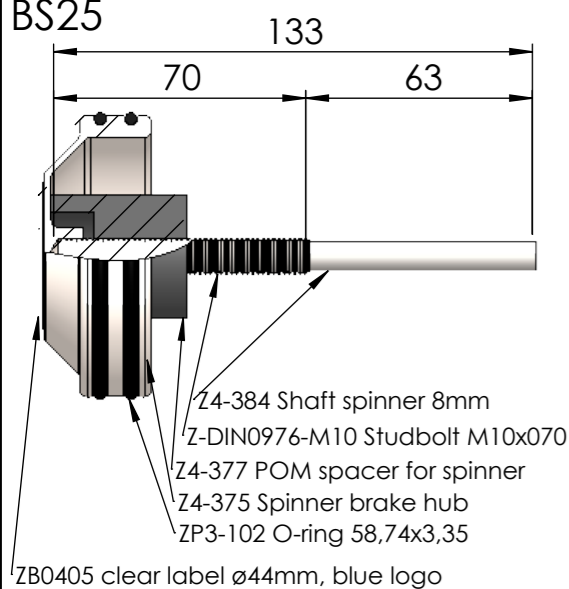

Standard brakespinners

SP-SP095
 Jefa single spoke wheel
 (TRS0088)

SP-SP105
 Bavaria composite wheel
 (BA422060)

SP-SP118
 Jefa composite wheel
 (WHG wheel)

TRS1018
 Hanse composite wheel

SP-SP125
 for Carbonautica wheel
 (TRS1028)

SP-SP139
 Jefa tandem spoke wheel
 (TRS0089)

SP-SP133
 carbon wheel small cone
 BS25

SP-SP143
 carbon wheel big cone BS30

SP-SP150
 carbon wheel big cone BS25

SP-SP169Dis
 Diseng. wheel big cone

SP-SP173Dis
 diseng. wheel small cone