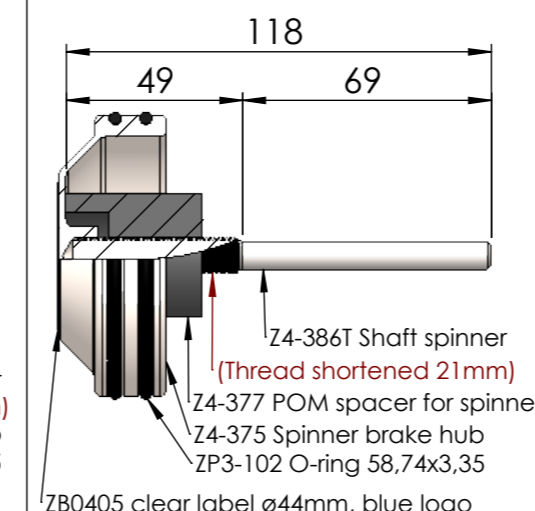

TRS1018
Hanse composite wheel