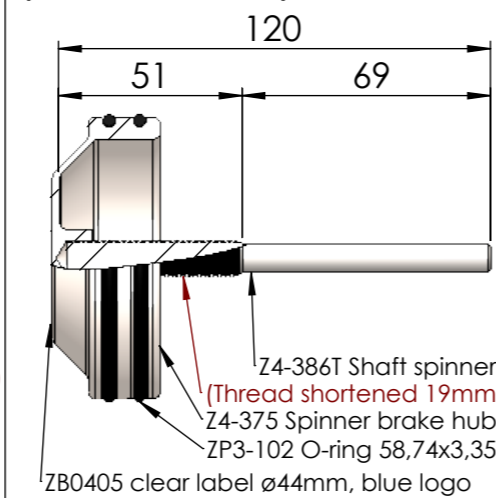

SP-SP118
Jefa composite wheel
(WHG wheel)