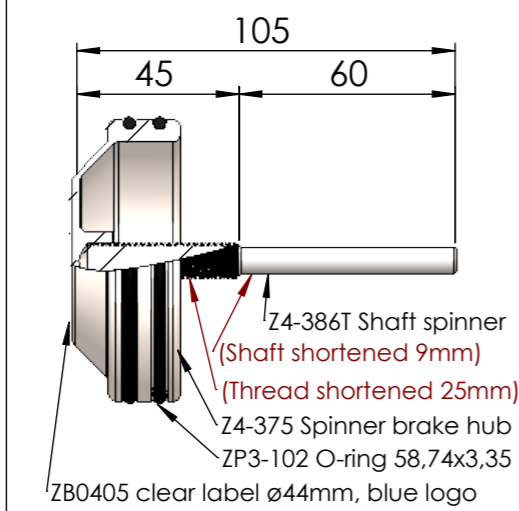

SP-SP105
Bavaria composite wheel
(BA422060)