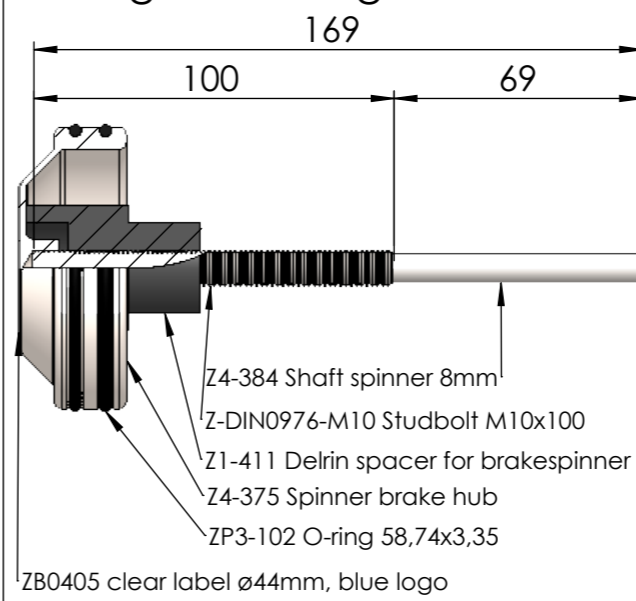

SP-SP139
 Jefa tandem spoke wheel
 (TRS0089)

SP-SP133
 carbon wheel small cone
 BS25

SP-SP143
 carbon wheel big cone BS30

SP-SP150
 carbon wheel big cone BS25

SP-SP169Dis
 Diseng. wheel big cone

SP-SP173Dis
 diseng. wheel small cone