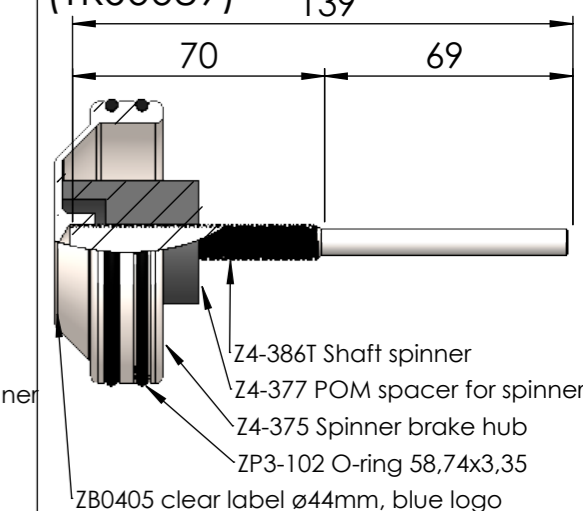

SP-SP139
Jefa tandem spoke wheel
(TRS0089)