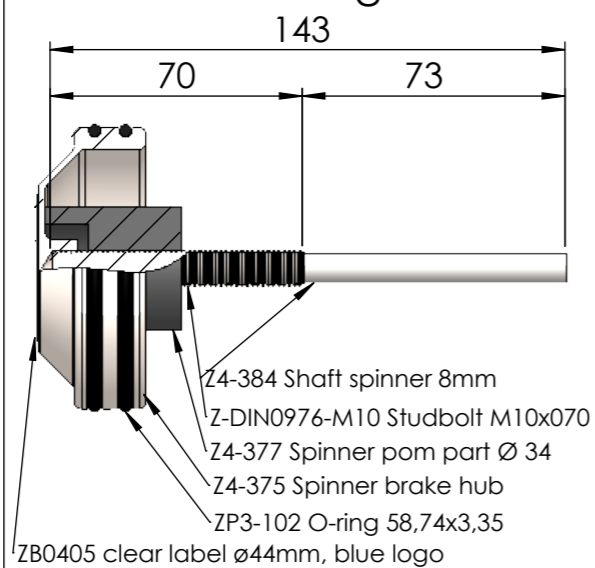

Standard brakespinners

SP-SP095
 Jefa single spoke wheel
 (TRS0088)

SP-SP105
 Bavaria composite wheel
 (BA422060)

SP-SP118
 Jefa composite wheel
 (WHG wheel)

TRS1018
 Hanse composite wheel

SP-SP125
 for Carbonautica wheel
 (TRS1028)

SP-SP139
 Jefa tandem spoke wheel
 (TRS0089)

SP-SP133
 carbon wheel small cone
 BS25

SP-SP143
 carbon wheel big cone BS30

SP-SP150
 carbon wheel big cone BS25

SP-SP169Dis
 Diseng. wheel big cone

SP-SP173Dis
 diseng. wheel small cone