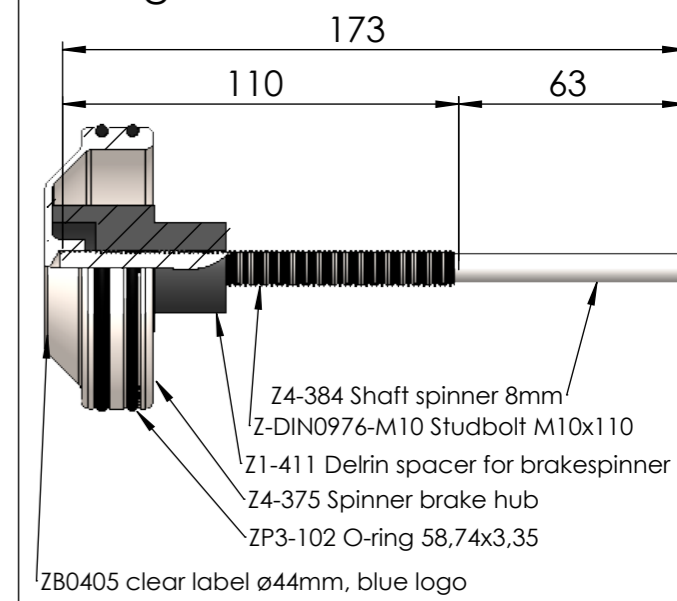

SP-SP139
 Jefa tandem spoke wheel
 (TRS0089)

SP-SP133
 carbon wheel small cone
 BS25

SP-SP143
 carbon wheel big cone BS30

SP-SP150
 carbon wheel big cone BS25

SP-SP169Dis
 Diseng. wheel big cone

SP-SP173Dis
 diseng. wheel small cone