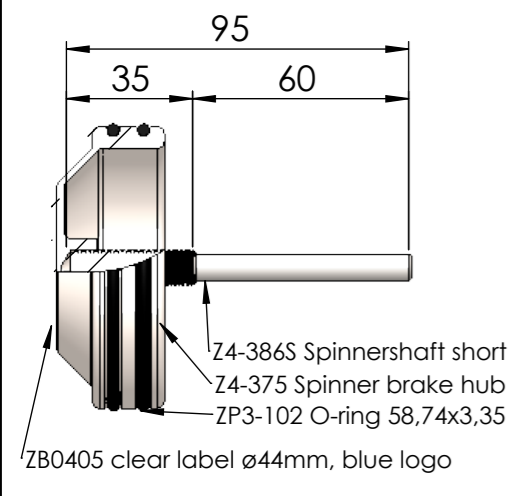

Standard brakespinners

SP-SP095
Jefa single spoke wheel
(TRS0088)