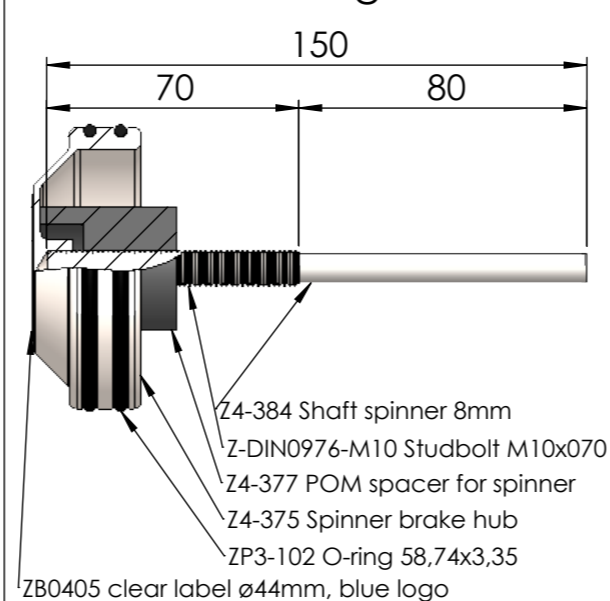

SP-SP139
 Jefa tandem spoke wheel
 (TRS0089)

SP-SP133
 carbon wheel small cone
 BS25

SP-SP143
 carbon wheel big cone BS30

SP-SP150
 carbon wheel big cone BS25

SP-SP169Dis
 Diseng. wheel big cone

SP-SP173Dis
 diseng. wheel small cone