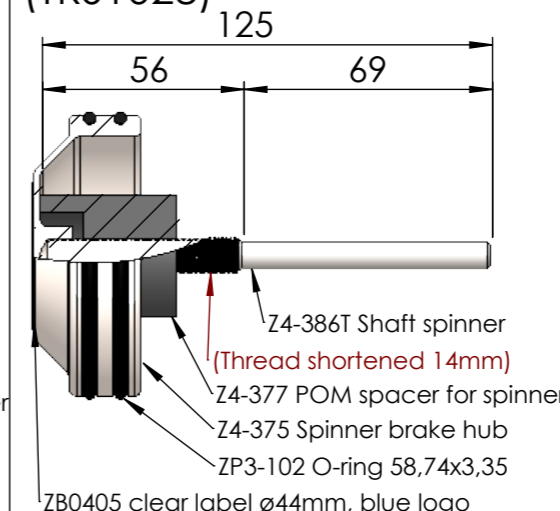

Standard brakespinners

SP-SP095
 Jefa single spoke wheel
 (TRS0088)

SP-SP105
 Bavaria composite wheel
 (BA422060)

SP-SP118
 Jefa composite wheel
 (WHG wheel)

TRS1018
 Hanse composite wheel

SP-SP125
 for Carbonautica wheel
 (TRS1028)